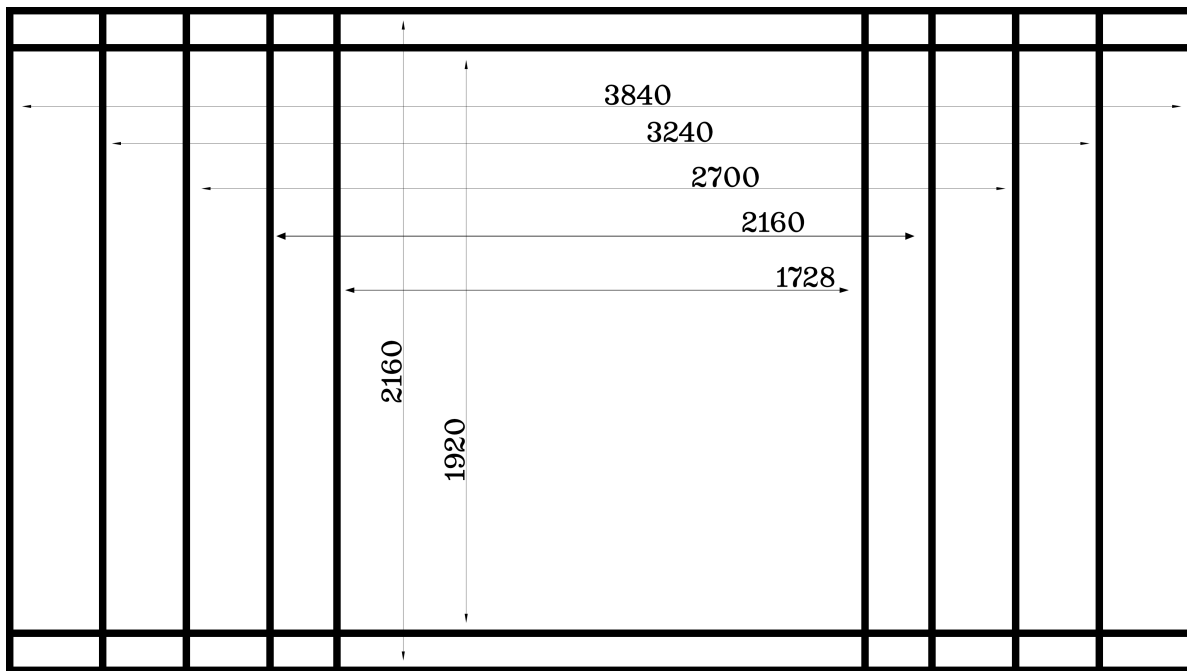

**Digital images should be submitted with a maximum width of 3840 pixels and a maximum height of 2160 pixels.** Given the larger file size, you may have to submit your images in separate emails in order to not exceed 10 Mb per email

If you set either your image width to 3840 or your image height to 2160 AND make sure that both width and height do not exceed the maximums, then your image will be sized correctly for submitting to an MCC competition and will use as much of the projector's 3840 x 2160 pixel screen as possible.

Some examples of image sizing are: (other ratios are acceptable)

aspect ratio	orientation	width	height	comment
16:9	landscape	3840	2160	uses the full screen
3:2	landscape	3240	2160	most common aspect ratio from cameras
2:1	landscape	3840	1920	example of panoramic aspect ratio
4:5	landscape	2700	2160	common ratio for 8x10 or 16x 20 print
5:4	portrait	1728	2160	common ratio for 8x10 or 16x 20 print
1:1	square	2160	2160	square format

\* most images in the portrait or landscape orientation, other than panoramas, will use the full screen height of 2160 pixels.

\* note that not all landscape images use the full screen width of 3840 pixels.