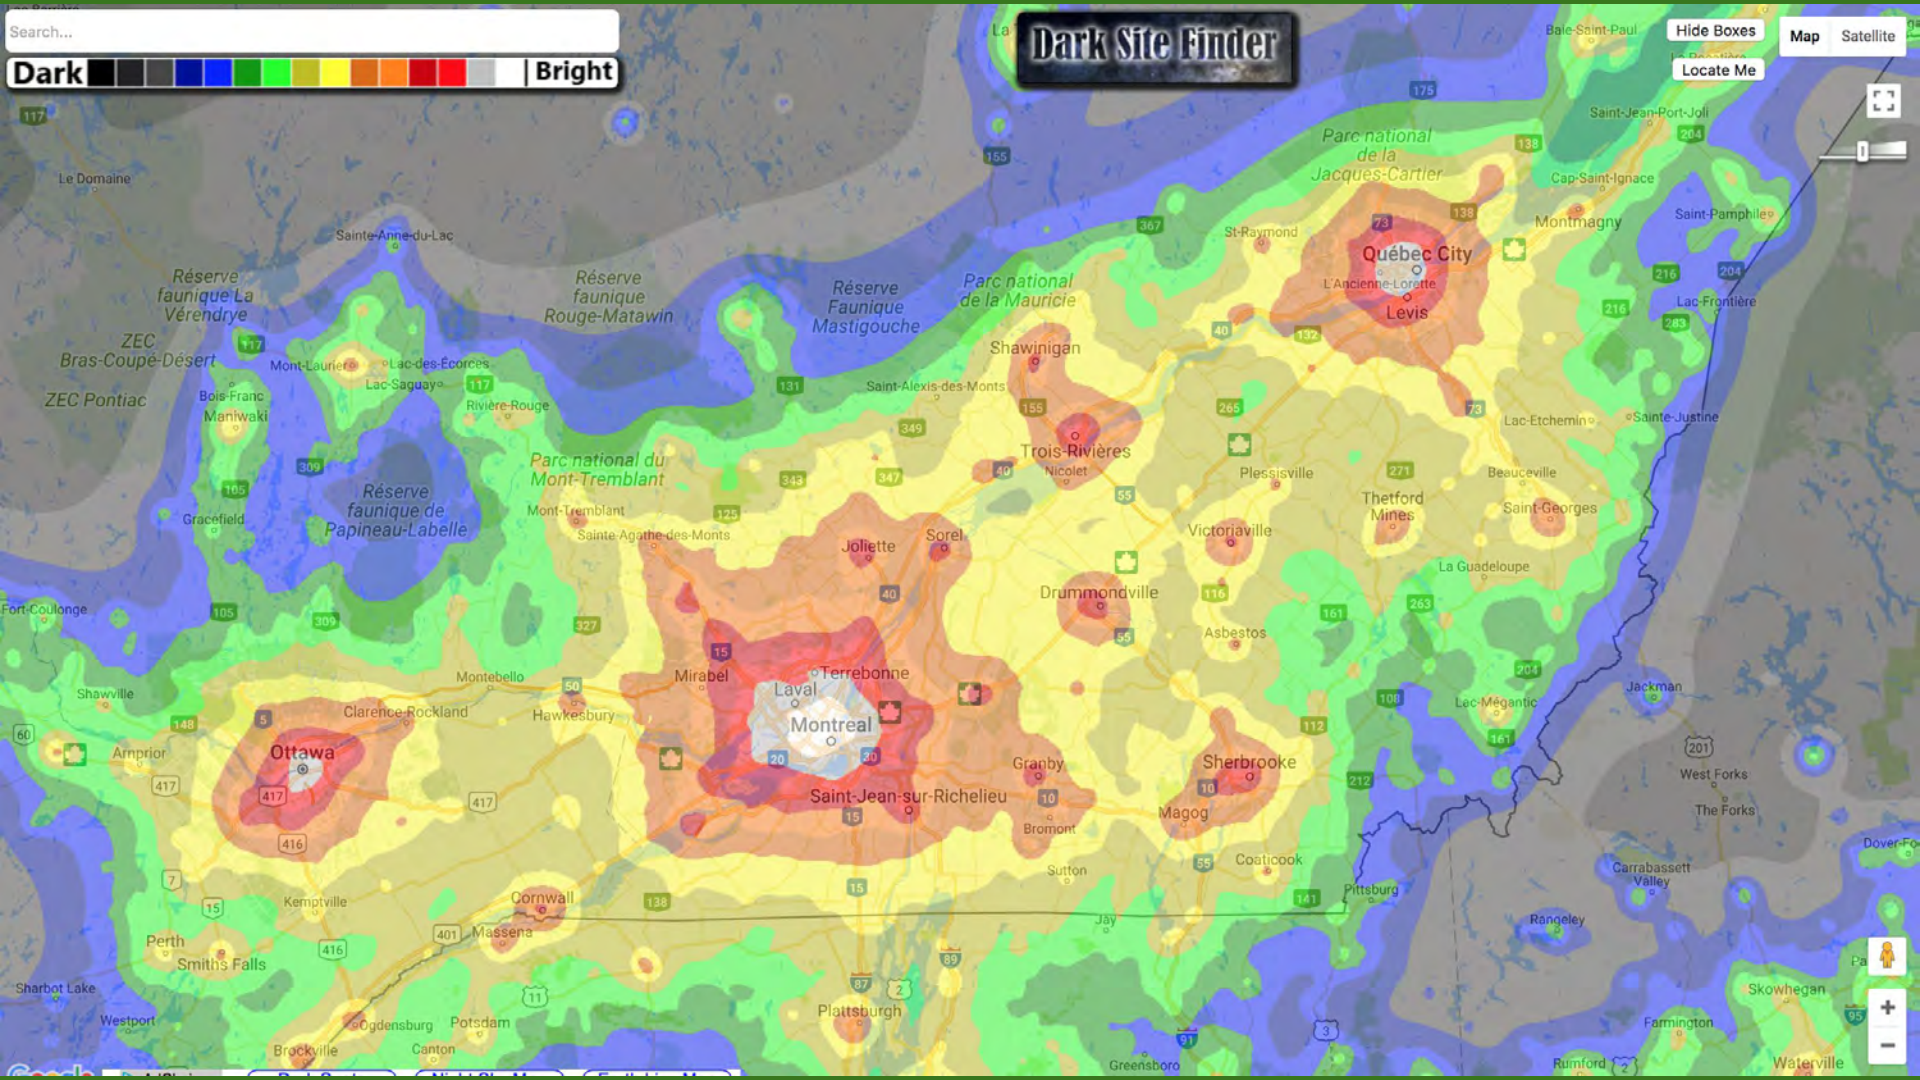

Software Tools - Web

<http://cleardarksky.com>

<http://darksitefinder.com>

<http://blue-marble.de>

Google Maps

Search...

Dark Site Finder

Hide Boxes
Map Satellite
Locate Me